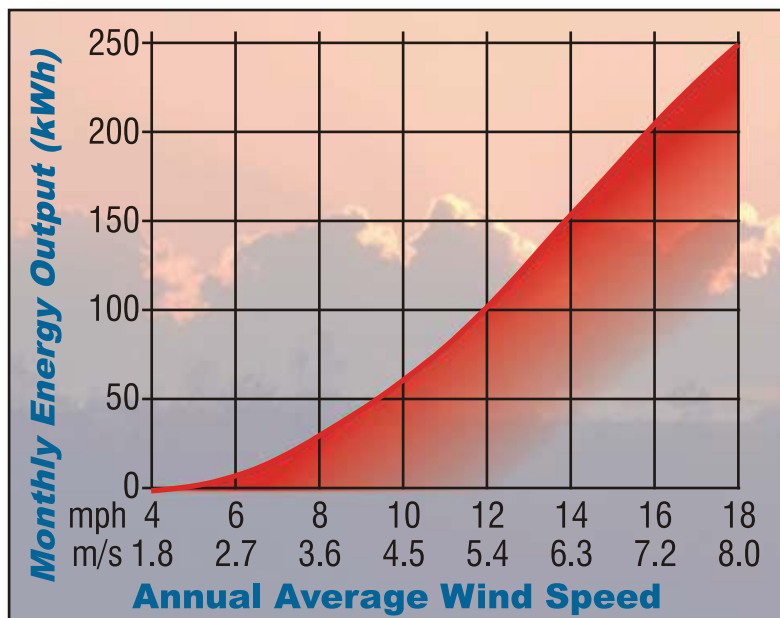

Product Specifications

Rotor Diameter	7 ft
Weight	47 Lbs (74 Lbs shipping)
Shipping Dimensions	51" x 20" x 13"
Mount	2.5" Schedule 40
Startup Wind Speed	7.5 mph
Survival Wind Speed	120 mph
Voltage	12, 24, 48 VDC
Rated Power	900 watts @ 28 mph
Turbine Controller	Whisper Controller
Body	Cast Aluminum (marine option available)
Blades	(3) Polypro/ Carbon Glass Reinforced
Overspeed Protection	Side-Furling
Kwh per Month	100kwh/month @ 12 mph
Warranty	5 Year Limited Warranty